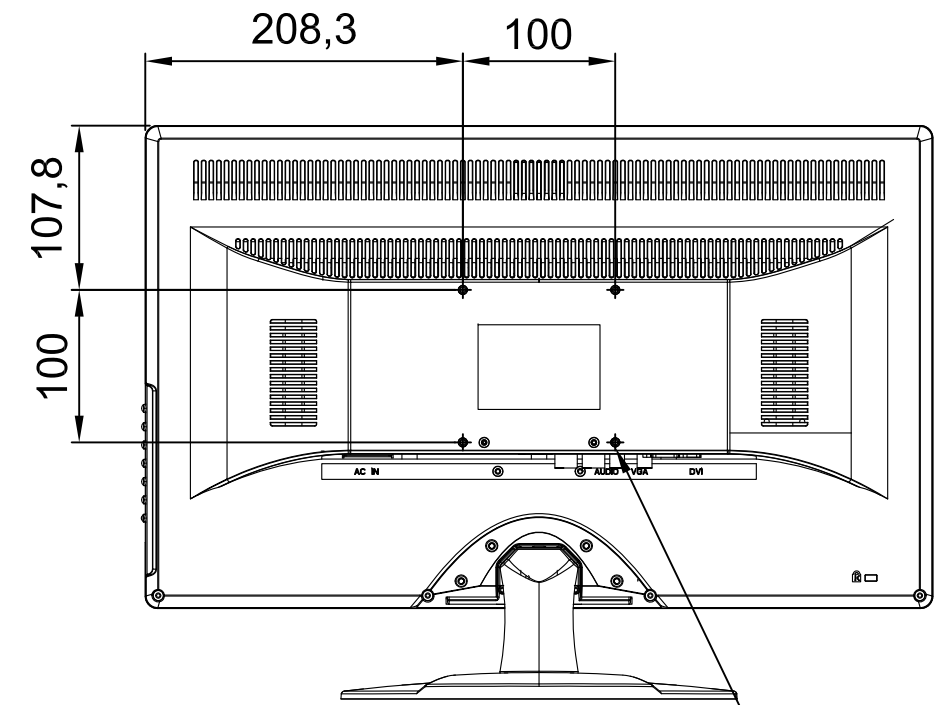

SC-22
Net Weight: 3.43kg (With Base)
3.23kg (w/o Base)

VESA HOLE 100x100 - M4