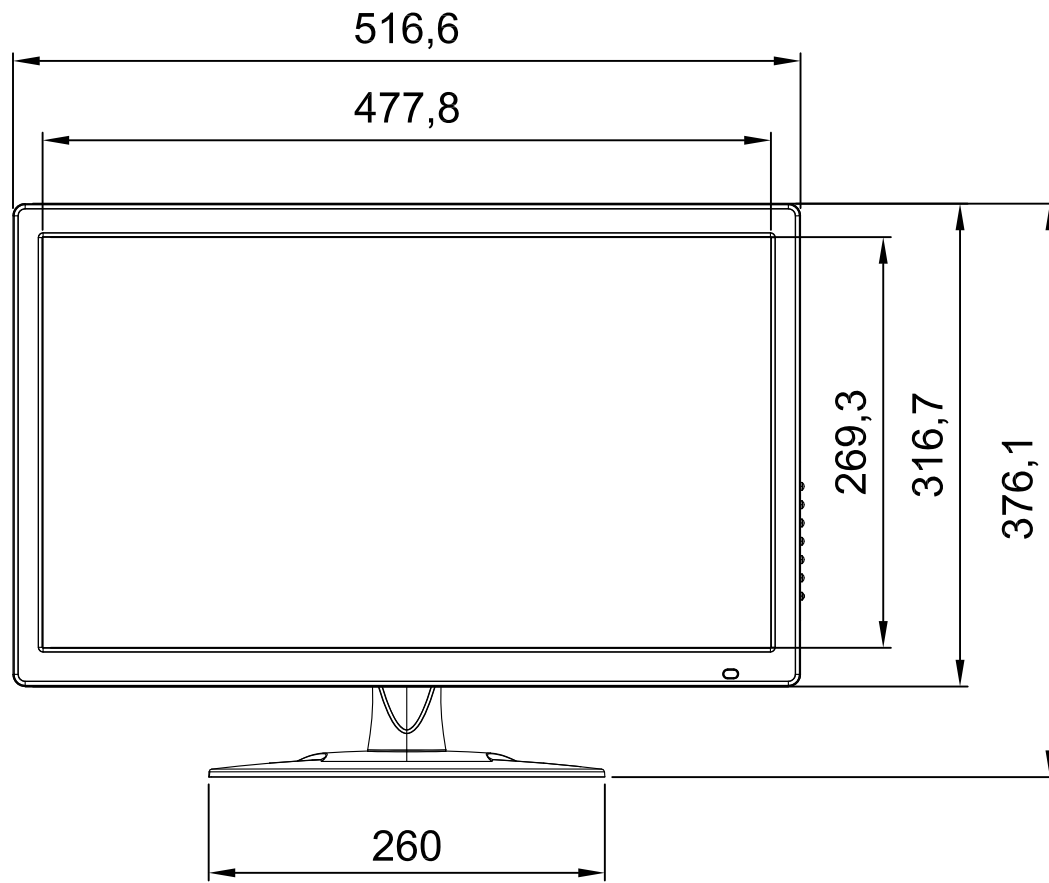

SC-22
Net Weight: 3.43kg (With Base)
3.23kg (w/o Base)

VESA HOLE 100x100 - M4