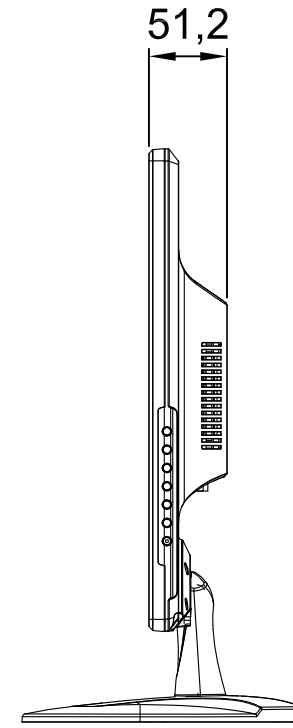

SC-22
Net Weight: 3.43kg (With Base)
3.23kg (w/o Base)

VESA HOLE 100x100 - M4