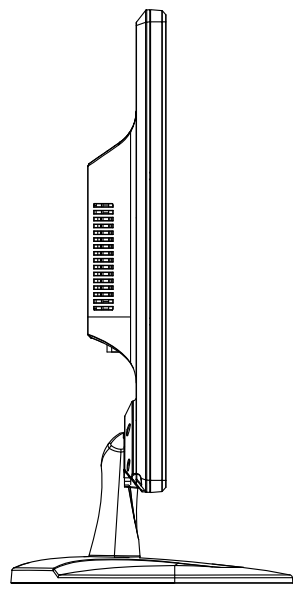

SC-22
Net Weight: 3.43kg (With Base)
3.23kg (w/o Base)

VESA HOLE 100x100 - M4